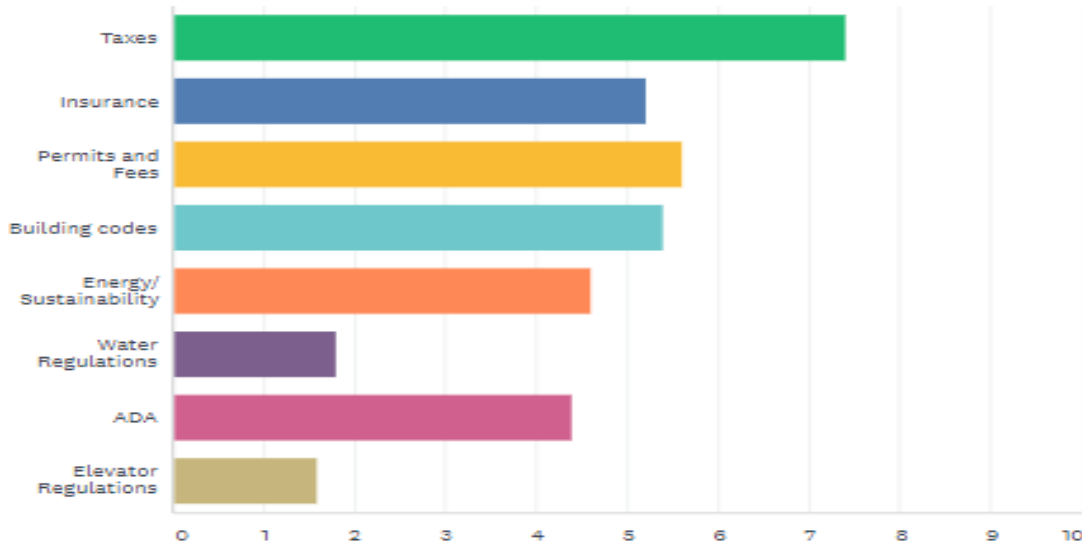

## TOP ISSUES REPORT

### 2019 Issues Ranking Survey

1. Taxes
2. Permit & Fees
3. Building Codes
4. Insurance
5. Energy & Sustainability
6. ADA
7. Water Regulations
8. Elevator Regulations

---