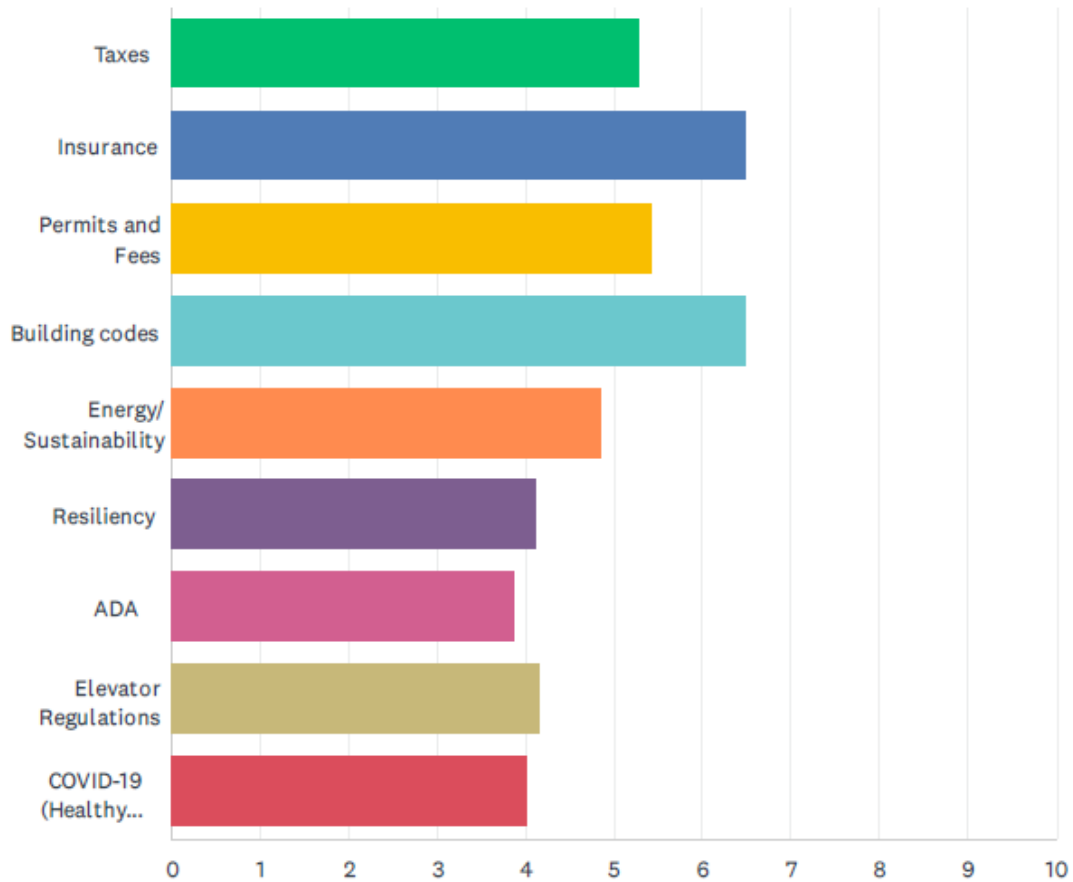

TOP ISSUES REPORT
2022 Issues Ranking Survey

Top Issues for 2022

1. Building Codes (tied for 1st)
2. Insurance (tied for 1st)
3. Permits & Fees
4. Taxes
5. Energy & Sustainability
6. Elevator Regulations
7. Resiliency
8. Covid-19
9. ADA

8. Elevator Regulations
9. COVID-19

Top Issues for 2020

1. Taxes
2. COVID-19
3. Building Codes
4. Insurance
5. Permits & Fees
6. Energy & Sustainability
7. Water Regulations
8. ADA
9. Elevator Regulations

Top Issues for 2021

1. Taxes
2. Insurance
3. Permits & Fees
4. Building Codes
5. Energy & Sustainability
6. Water Regulations
7. ADA